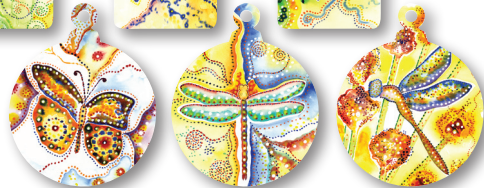

◀ Package of six large tags, as shown at left
$5.00 (per package)
Minimum: 5 packages per order
No. WS-44