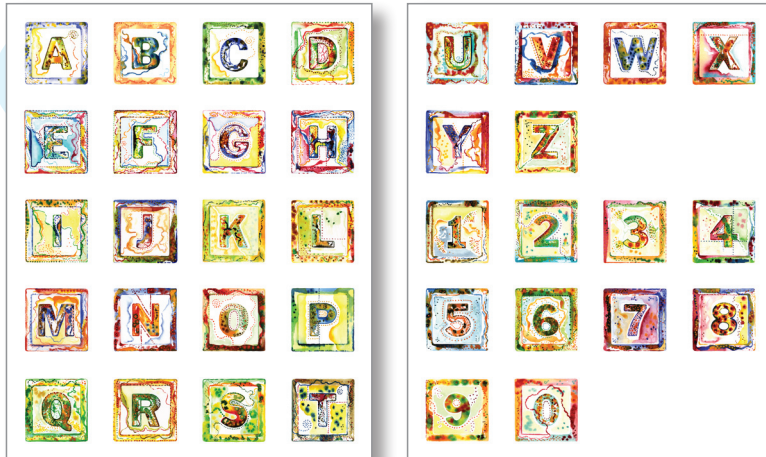

Art Prints for Children

Children's Custom Name Prints *(continued)*

2. Two letter and number sample sheets showing exactly how each letter and number will look.

3. A "Children's Custom Name Prints" sign to display in your store with your sample prints.

Customized Art for Children

All prints are made to order and printed on elegant watercolor paper. Prints are 8" x 10" and matted to fit into a standard 14" x 11" frame.

- Select a theme •
- Choose a name, up to nine letters •
- Choose a matte color •
- Choose a birthdate (optional) •

from The Swimming Paintbrush®

Art Prints for Children

Children's Custom Name Prints *(continued)*

4. Starter pack of ten sets of order forms. One version of the order form can be filled out by your customer, the other directly by you. We will also provide you with PDF files of the order forms which you can print as needed.