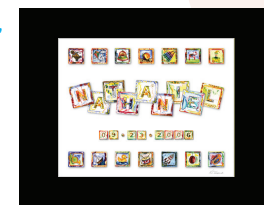

Matte Color:
Sky Blue

Theme:
"Into the Sky"

Layout:
5-letter name
& birthdate

Matte Color:
Light Sea
Green

Theme:
"Music"

Layout:
6-letter name

Matte Color:
Rose

Theme:
"Music"

Layout:
7-letter name
& birthdate

Matte Color:
White

Theme:
"Toys & Things"

Layout:
8-letter name

Matte Color:
Midnight Blue

Theme:
"Toys & Things"

Layout:
9-letter name
& birthdate

Matte Color:
Black