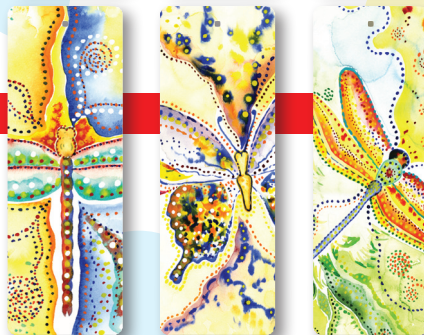

Bookmarks

Five different collections:

Butterflies and Dragonflies
Wine Country • Hearts
New York City • Seasons

All bookmarks are laminated, come in a clear plastic sleeve, with a variety of colorful, one-eighth inch, satin ribbons.

Each bookmark: 1.75 x 5 inches

See each collection for available packages and pricing.

Butterflies & Dragonflies

Package of six bookmarks, as shown above and at right

\$5.00 (per package)

Minimum: 3 packages per order

No. WS-52

Wine Country

Package of three bookmarks as shown at left

\$3.00 (per package)

Minimum: 3 packages per order

No. WS-51

HOW HAVE PEOPLE USED THESE BOOKMARKS?

- Teacher gifts
- Valentine's Day gifts
- As a souvenir from New York City